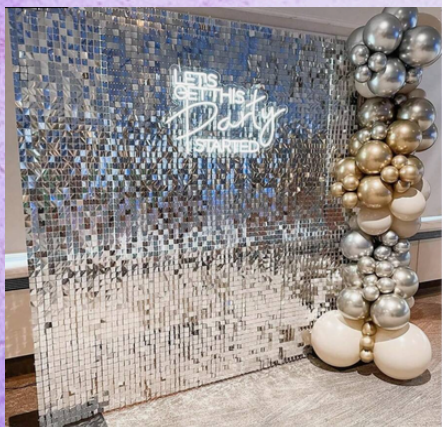

and 8-12 draperies

\$400.00

\$400.00

ARCH WALL PANELS

Size :

7.2FT x 4FT

6FT x 2.6FT

Includes: Setup, breakdown,
and backdrop covers.

\$250.00/Set of 2

Covers: Varies (White, Gold,
Silver, Black, Pink, and Red)

\$25.00 Each

BACKDROPS

SHIMMER WALL BACKDROP

Size 8 'x 8'

\$350.00

Color: Silver and Gold