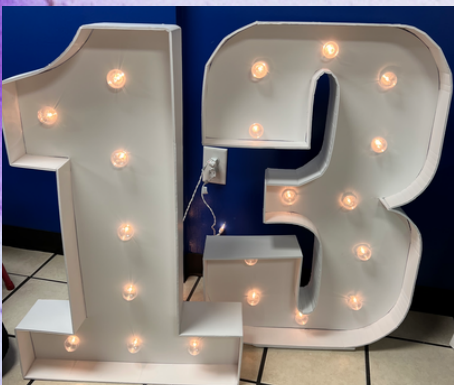

Cast Iron LED Numbers \$100.00 Each

Size: 3' Feet

Color: White

Numbers: "0", "1", "5", "10", "15", "50"

Electrical: Outlet Required

Material: Cast Iron Metal

Indoor/Outdoor Use: Yes

Foam Board LED Numbers \$75.00 Each