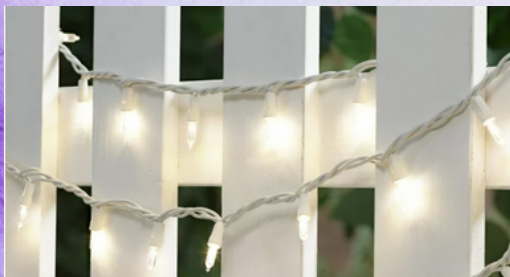

MINI LED STRING LIGHTS

LED Lights $8.00 Each
Size: 21" and 19.5" Ft
Color: Warm White
Availability: 6 and 5
Connetable: Yes
Includes: (1) Outlet Extension
Cord Per Purchase